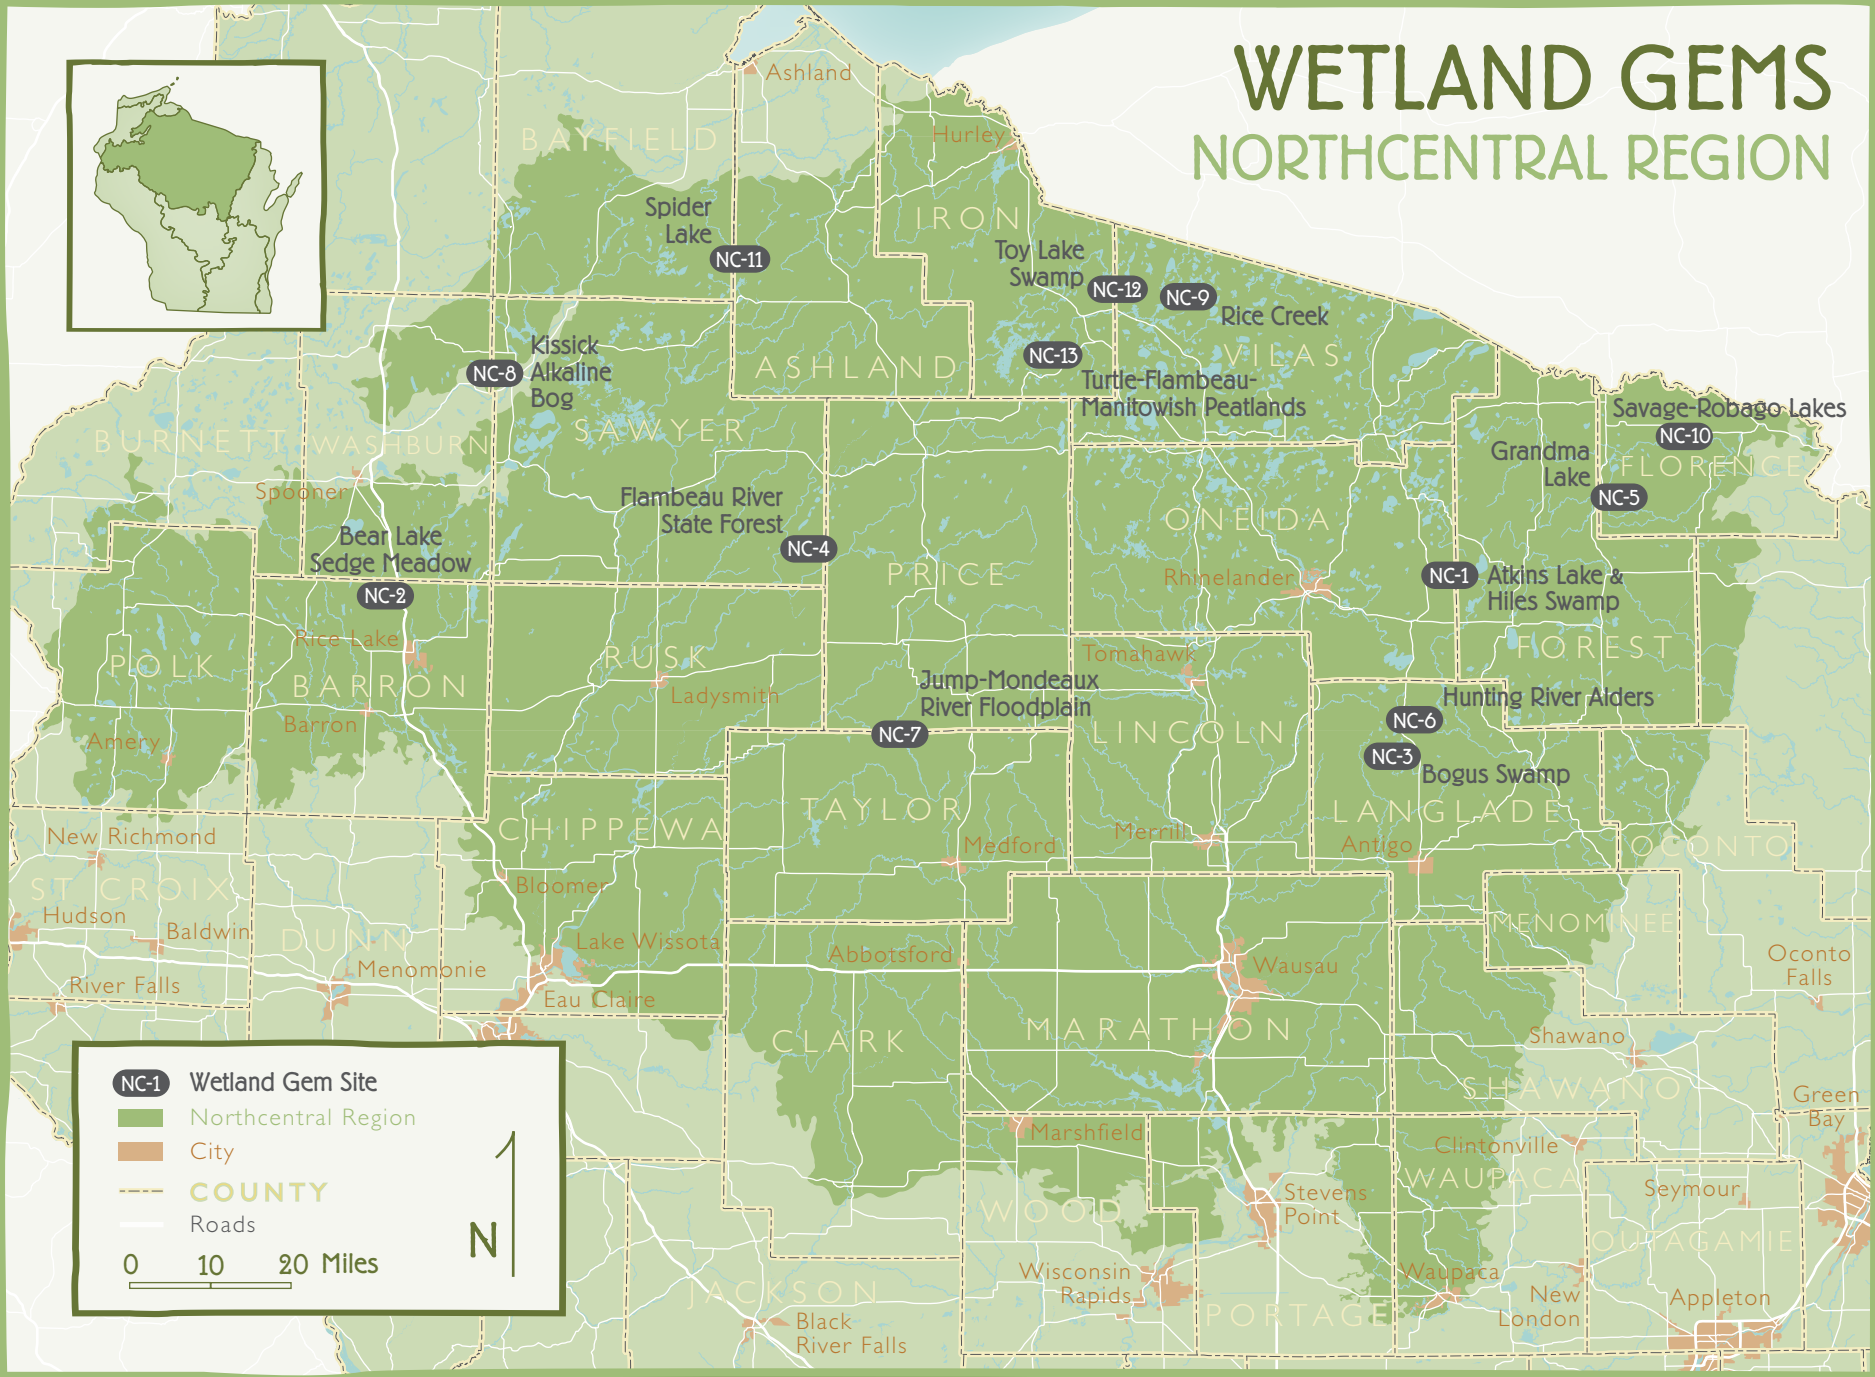

WETLAND GEMS

NORTHCENTRAL REGION

NC-1 Wetland Gem Site

Northcentral Region

City

COUNTY

Roads

0 10 20 Miles